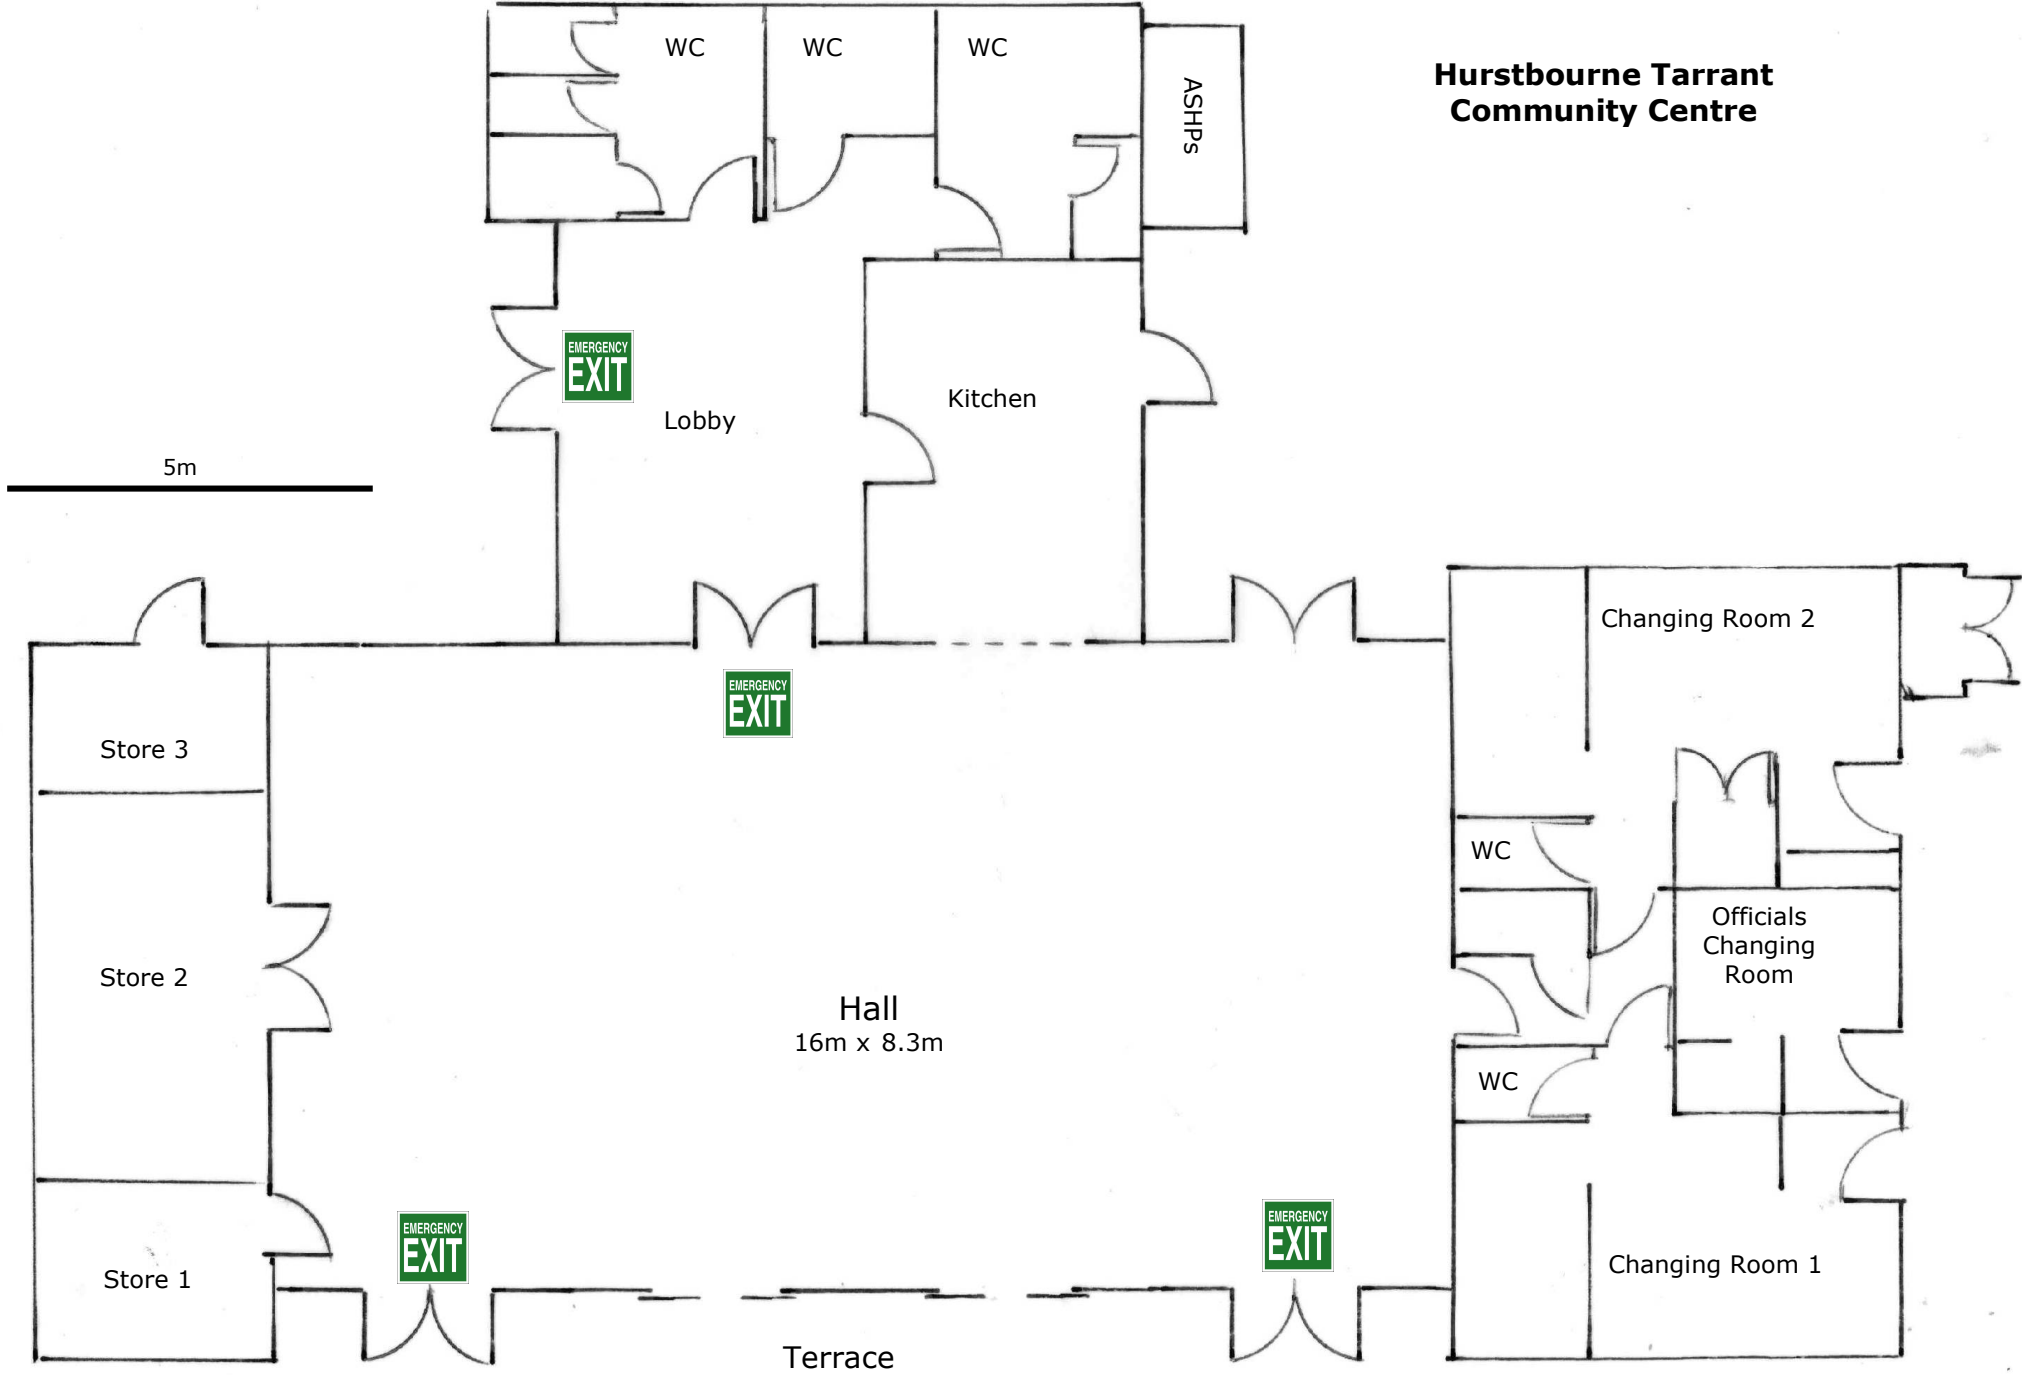

**Hurstbourne Tarrant
Community Centre**

5m

WC

WC

WC

ASHPS

EMERGENCY
EXIT

Lobby

Kitchen

EMERGENCY
EXIT

Store 3

Store 2

Hall
16m x 8.3m

Changing Room 2

WC

Officials
Changing
Room

WC

EMERGENCY
EXIT

Store 1

EMERGENCY
EXIT

Changing Room 1

Terrace